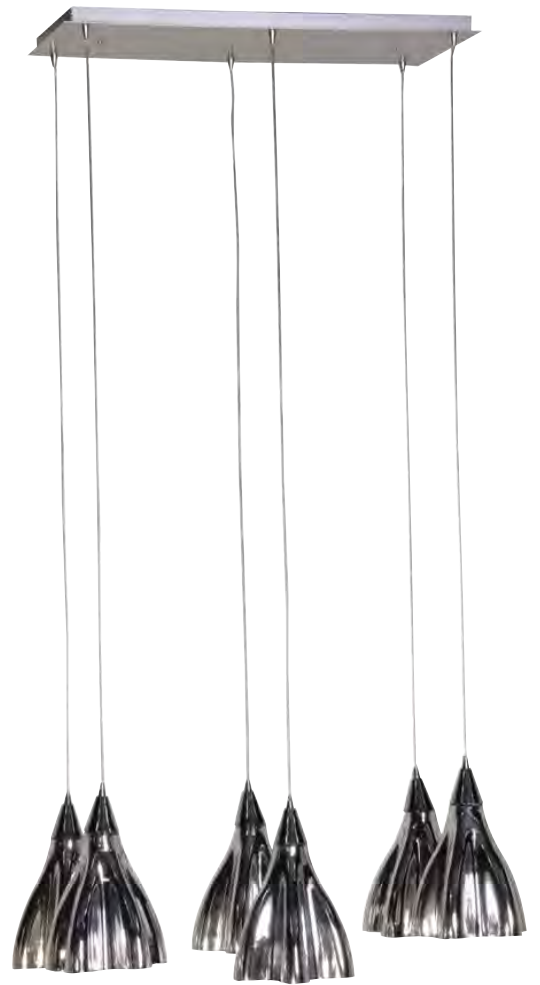

LCK407  
Oxidised Metal Ceiling Lamp  
H:920 D:330mm.

YJ014  
Silver Shade Ceiling Lamp  
H:680mm.

YJ021  
Chrome/Glass T-drops Chandelier  
H:1150 D:500mm.

YJ015  
6 Glass Flowers Chandelier  
H:1450 D:190mm.