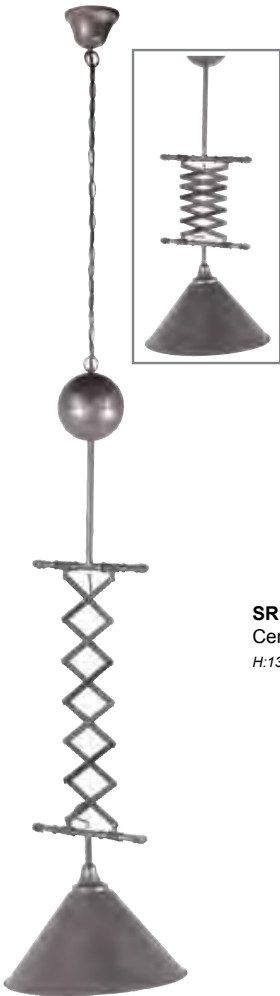

LCK418
"Bronze" Scissors Ceiling Lamp
H:2270 - 1710mm. w/chain
H:1310 - 950mm. without chain