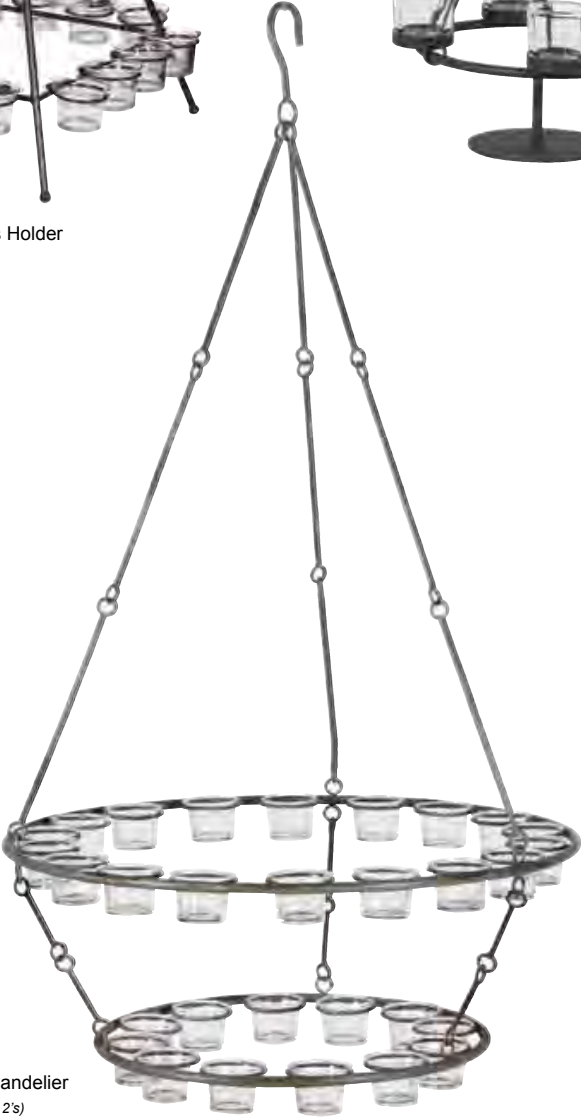

SPL021
Jaisal Lg. Candleholder Display
H:385 W:910 D:210mm.

Candleholders, Lanterns & Candle Lamps

LCK320
Lg. Pyramid T-lights Holder
H:600mm.

NDM137
Table Top T-lights Holder
H:560mm. (Sold in 4's)

ANX003
Distressed T-lights Chandelier
H:1100 D:580mm. (Sold in 2's)