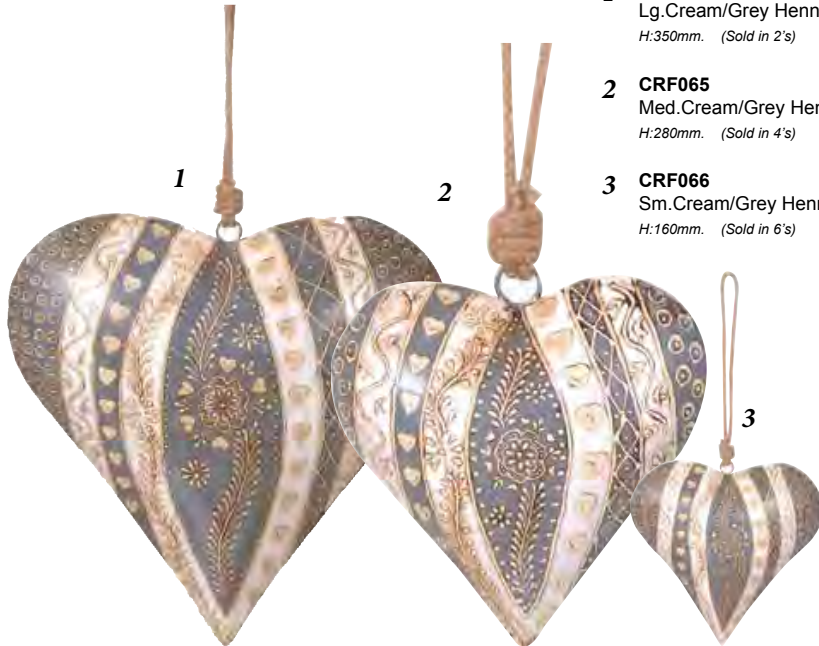

CRF046
Sm. "Mini Bells"
Heart Decoration
H:120mm. (Sold in 12's)

NDM121
Silver Heart Garland
L:930mm. (Sold in 12's)

SAT001
Med."Crystal"
Heart Decoration
H:200mm. (Sold in 12's)

SAT002
Sm."Crystal"
Heart Decoration
H:130mm. (Sold in 12's)