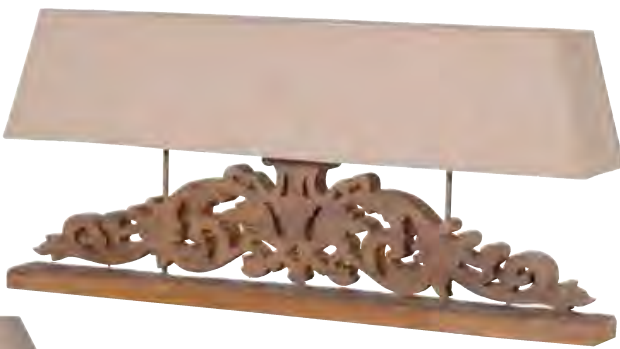

Lighting

XJW044
Wide Carved Lamp
H:450 W:980mm.