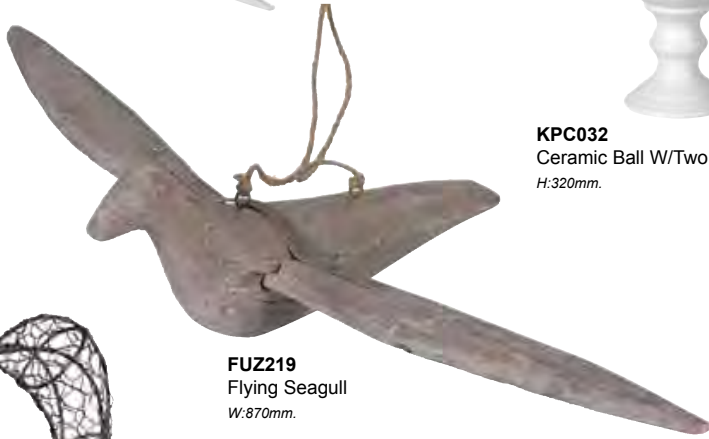

CMH002
White Perched Parrot
H:300mm. (Sold in 6's)

FUZ219
Flying Seagull
W:870mm.

TEA153
Wood Effect Owl on Stand
H:250mm.

TEA032
S/2 Mr.& Mrs.Seagulls
H:320mm.

QHU030
Fat Chicken Money Box
H:310mm.

LCK274
Metal Goose Decoration
H:810mm.