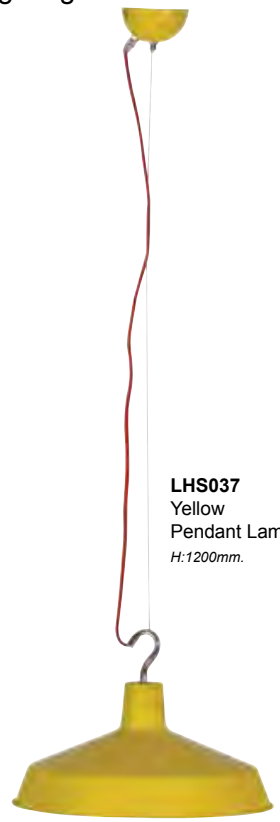

5 **BRG004**
Bronze Pearls Light Garland
L:1750mm.

5

6 **BRG010**
White Pearls Light Garland
L:1000mm.

6

7 **NCN011**
1.8m Hanging Pearls Lights
L:1800mm. (Sold in 3's)

7

Lighting

LHS037
Yellow
Pendant Lamp
H:1200mm.