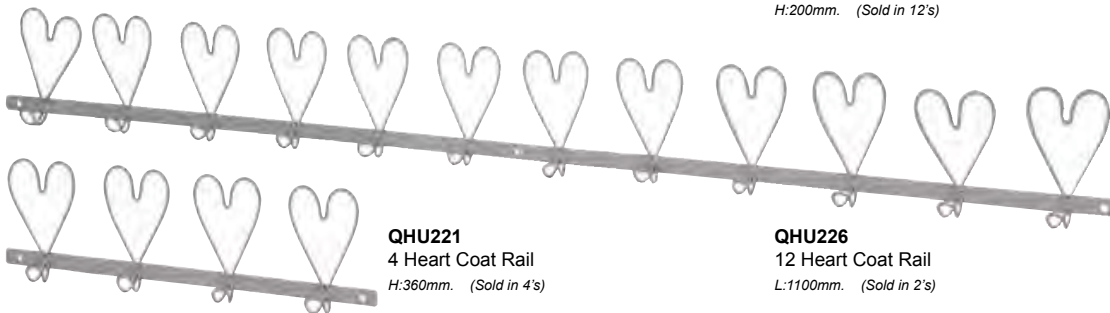

FUZ015
Iron Crown Hook
H:340mm.

OBW375
Rabbit Wall Hooks
H:460mm.

QHU221
4 Heart Coat Rail
H:360mm. (Sold in 4's)

QHU226
12 Heart Coat Rail
L:1100mm. (Sold in 2's)

LCK246
5 Peg Wooden Coat Rail
L:590mm.

DP097
5 Hook Wooden Towel Rack
L:500mm. (Sold in 2's)