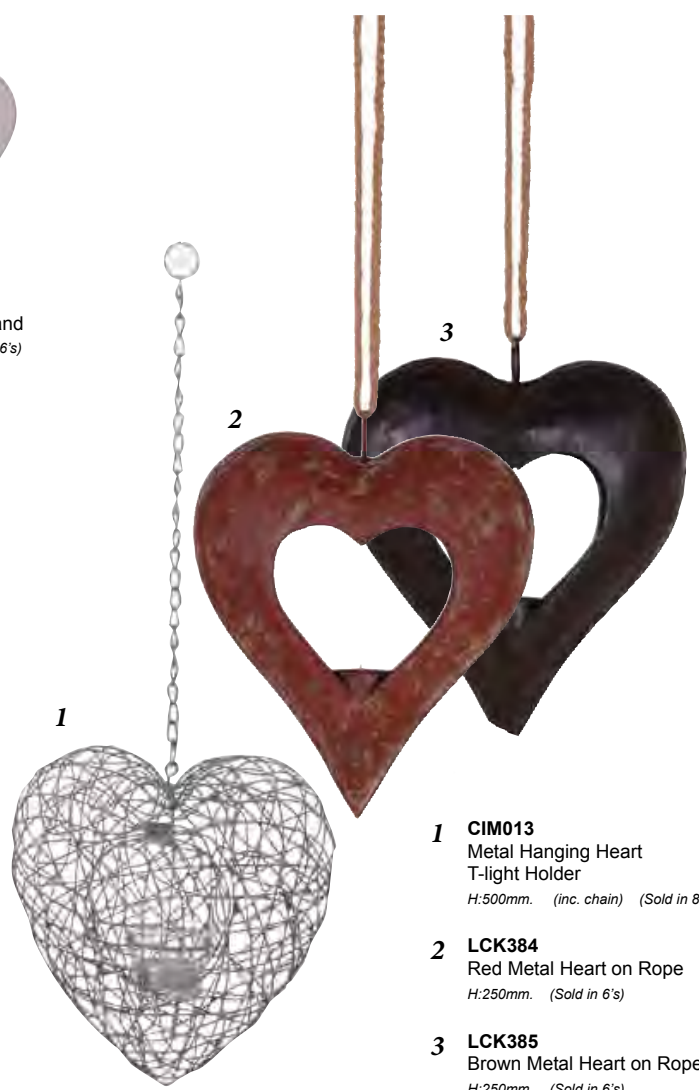

XDE015
Heart Votive Stand
H:160mm. (Sold in 6's)

WYN038
Leather Candleholder
H:150mm.

DSL032
Birdcage T-light Holder
H:170mm. (Sold in 12s)

STN729
Mesh Bird Lantern
H:330mm.

1 CIM013
Metal Hanging Heart
T-light Holder
H:500mm. (inc. chain) (Sold in 8's)