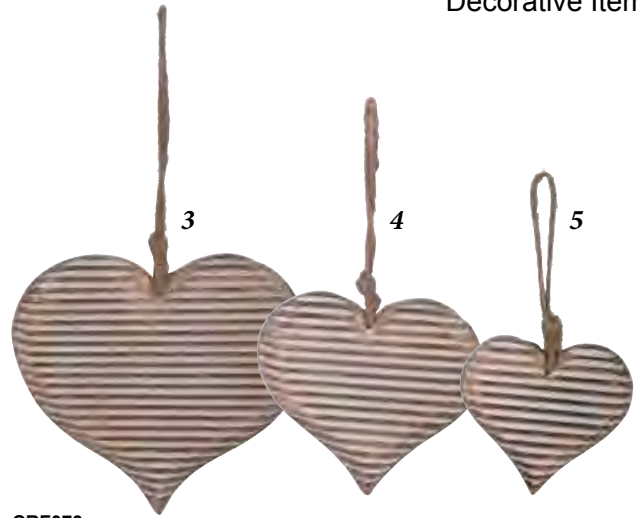

3 **CRF073**
Lg.Ribbed Wooden Heart
H:205mm. (Sold in 3's)

4 **CRF074**
Med.Ribbed Wooden Heart
H:145mm. (Sold in 4's)

5 **CRF075**
Sm.Grooved Wooden Heart
H:115mm. (Sold in 4's)