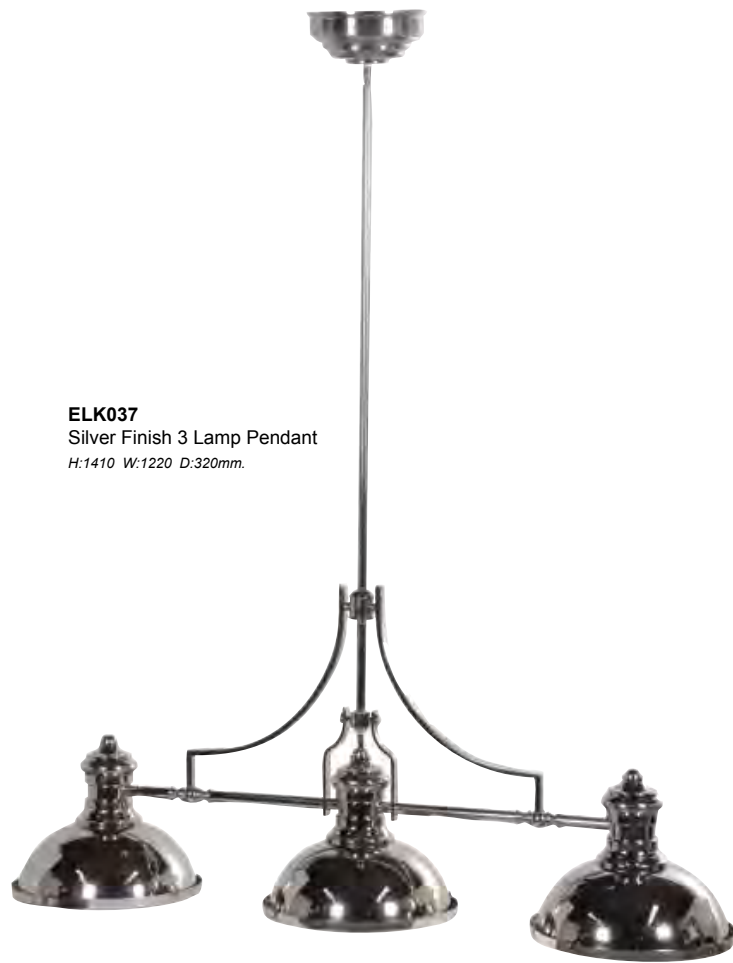

ELK037
Silver Finish 3 Lamp Pendant
H:1410 W:1220 D:320mm.