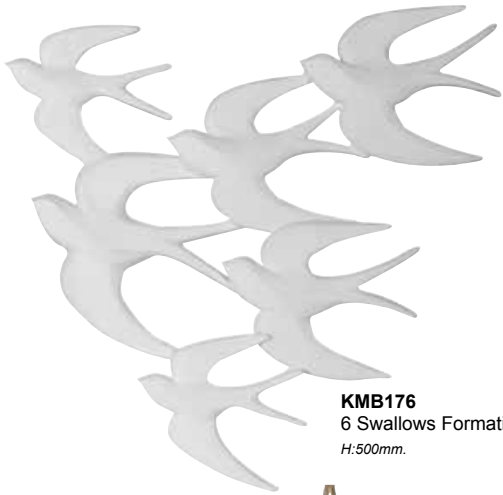

KXH005
Mosaic Sitting Leopard
H:680mm.

SIN113
Tall White Gloss Leopard
H:590mm.

SIN114
Lg. Nickel Plated Leopard
L:590mm.

Decorative Animals

KMB176
6 Swallows Formation
H:500mm.

CMH014
Sm.Pearl Bird
L:130mm. (Sold in 12's)