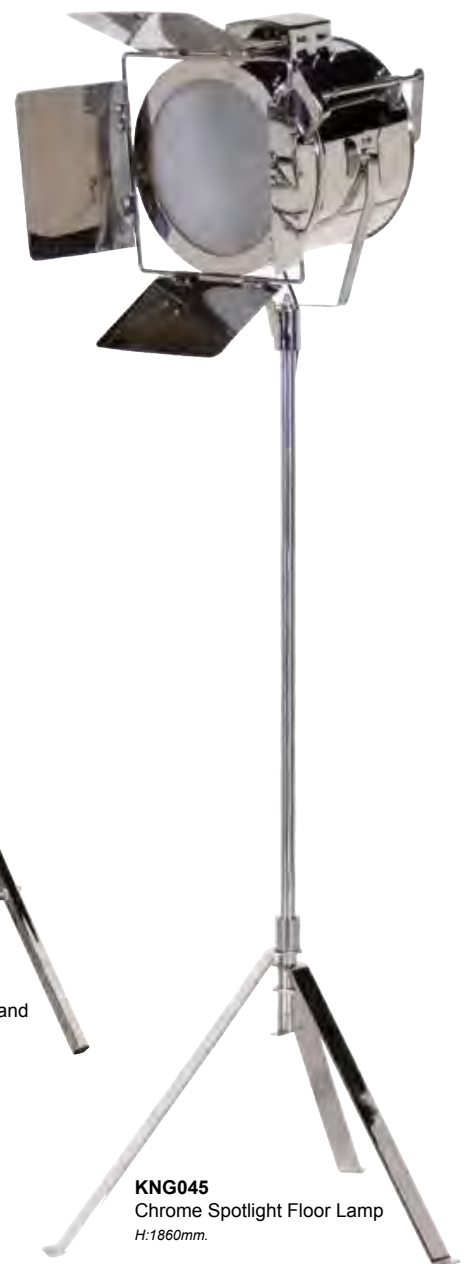

KNG062
Dark Wood/Brass
Tripod Lamp
H:1570mm.

KNG063
Beech/Brass Tripod Lamp
H:1570mm.

TG024
Chrome Tripod Floor Lamp
H:1300mm.

THS006
Tripod Floor Lamp
H:1430mm.

LHS041
Chrome & Wood Floor Lamp
H:1700mm.

KNG229
Lg. Bronze Spotlight on Stand
H:1800mm.

THS001
Box Spotlight Floor Lamp
H:1380mm.

Lighting

TG025
Nickel Tripod Spotlight
H:1460 - 1740mm.

KNG029
Chrome Tripod Spotlight
H:1760mm.

KNG071
Lg. Chrome Spotlight on Stand
H:2030mm.

KNG045
Chrome Spotlight Floor Lamp
H:1860mm.