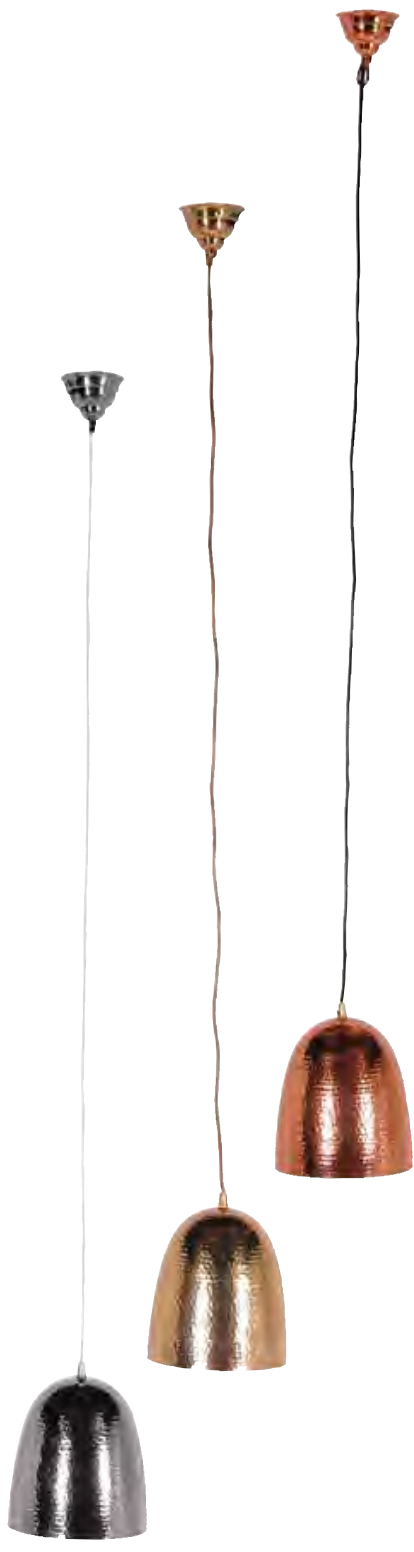

ELK035
Silver Fin.Ceiling Pendant
H:1170 D:310mm.